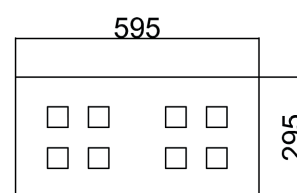

HIVE LED 60x60

Item	Input Vac	C.C.T.	Lumen	Power	Dimmer	Frame Color	UGR
PNL5020-WW	220-240V	3000 K	2268 lm	20W	On request	Bianco	13
PNL5020-NW	220-240V	4000 K	2294 lm	20W	On request	Bianco	13
PNL5020-W	220-240V	6000 K	2301 lm	20W	On request	Bianco	13