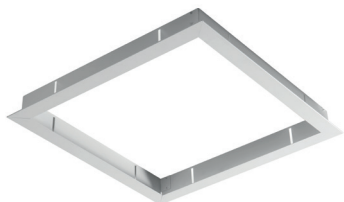

cod. APL1100
Hive 60x60
Sleeve for ceiling installation
Size: 603x603x55mm

cod. APL3060-i
Hive 30x60
Sleeve for recessed installation
Hole: 310x610mm

cod. APL3060-p
Hive 30x60
Sleeve for ceiling installation
Size: 303x603x55mm