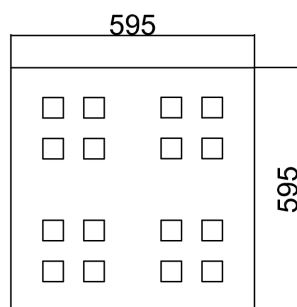

UGR
≤ 13

CRI
≥ 80

LED
130lm/W

HIVE LED 60x60

Item	Input Vac	C.C.T.	Lumen	Power	Dimmer	Frame Color	UGR
PNL5040-WW	220-240V	3000 K	4535 lm	40W	On request	Bianco	13
PNL5040-NW	220-240V	4000 K	4588 lm	40W	On request	Bianco	13
PNL5040-W	220-240V	6000 K	4601 lm	40W	On request	Bianco	13